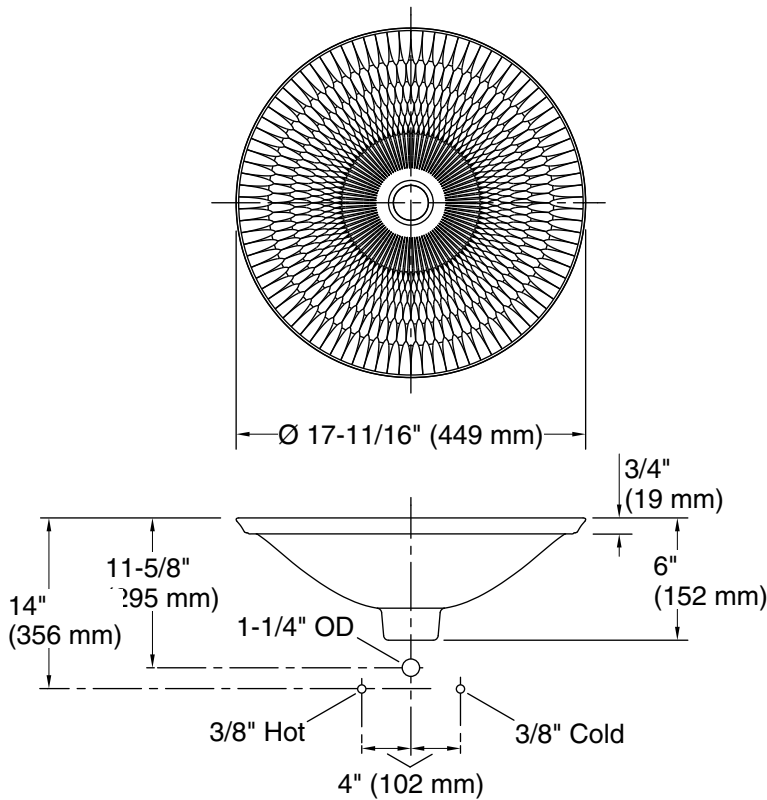

Bathroom Sink

K-17890-RL

Technical Information

All product dimensions are nominal.

- Bowl configuration: Single
- Installation: Drop-in, Vessel
- Bowl area (Only): Diameter: 17-11/16" (449 mm)
Bowl depth: 4" (102 mm)
Water depth: 4" (102 mm)
- Template: 1242827, required, included