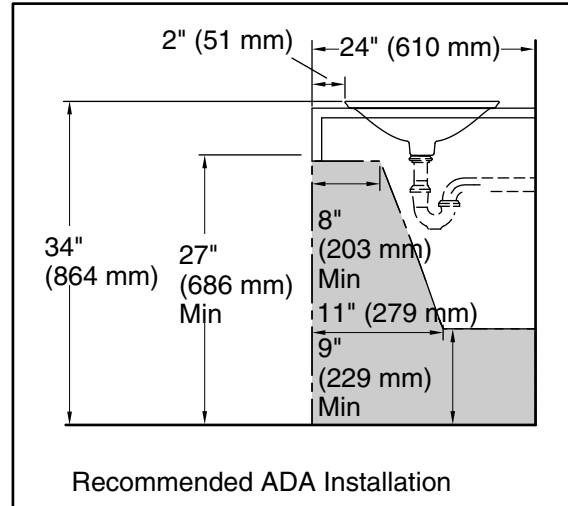

Bathroom Sink

K-17890-RL

Technical Information

All product dimensions are nominal.

- Bowl configuration: Single
- Installation: Drop-in, Vessel
- Bowl area (Only): Diameter: 17-11/16" (449 mm)
Bowl depth: 4" (102 mm)
Water depth: 4" (102 mm)
- Template: 1242827, required, included